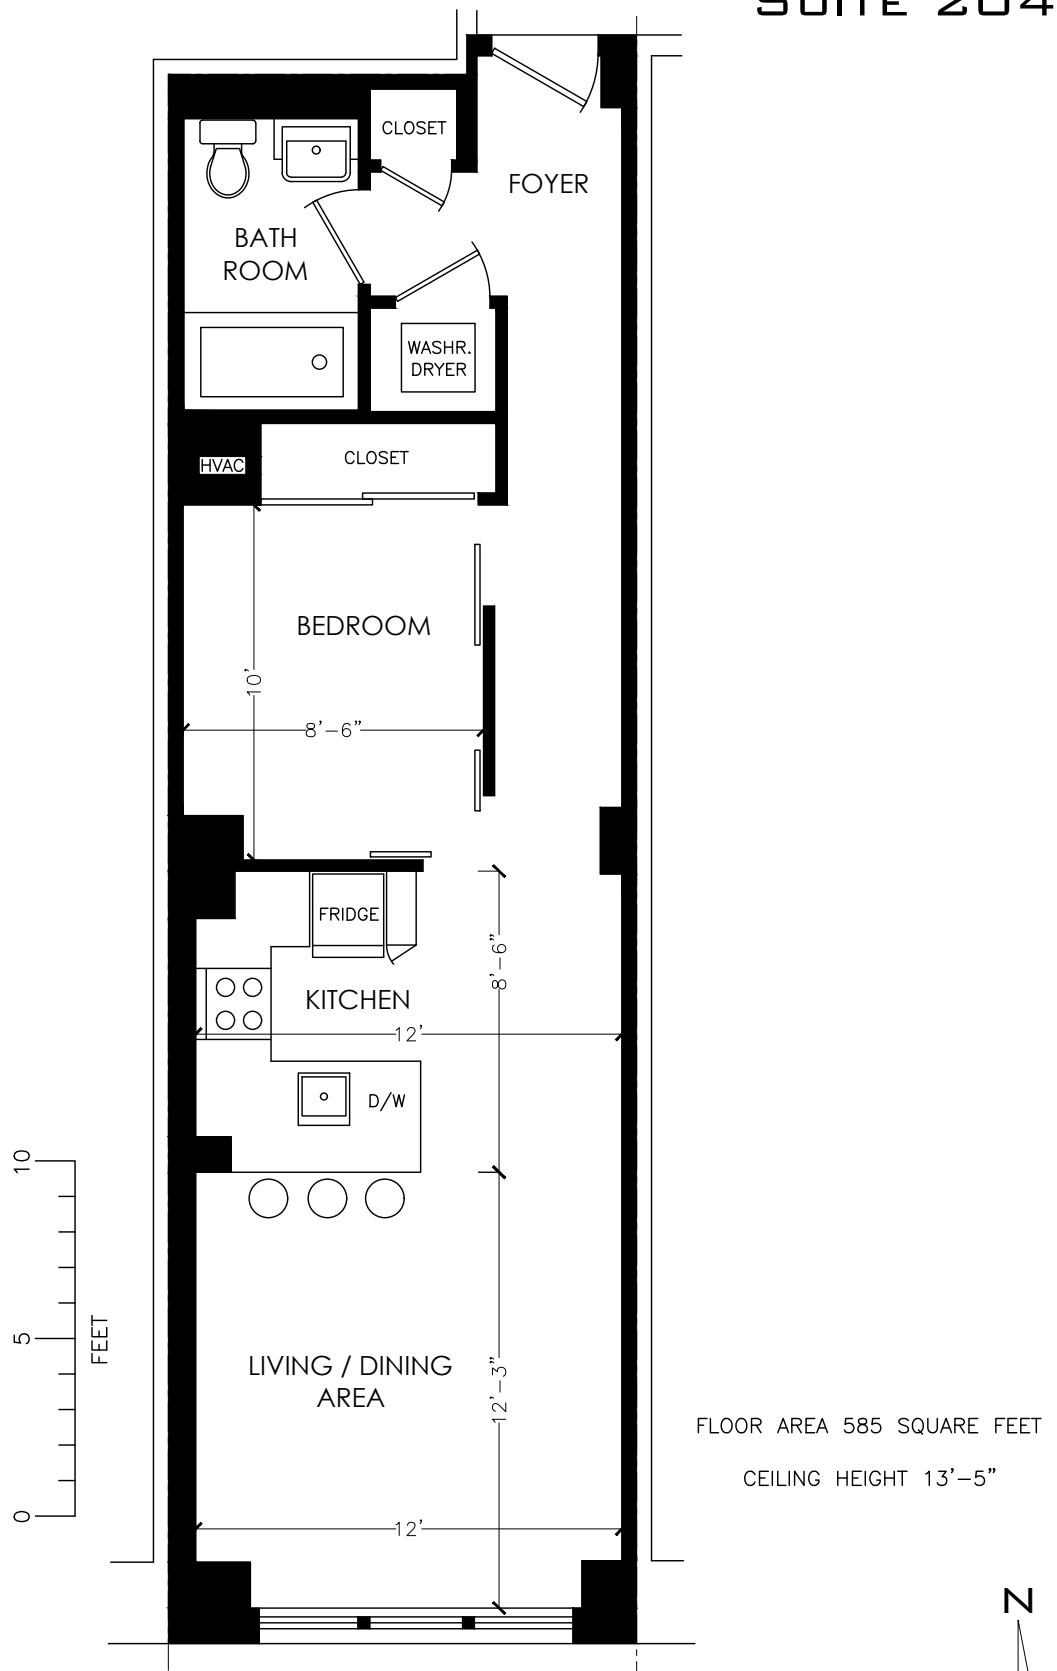

135 DALHOUSIE STREET SUITE 204

FLOOR AREA 585 SQUARE FEET

CEILING HEIGHT 13'-5"

Please note: Measurements may not be 100% accurate. Floor plans are provided as a convenience and to be used as a guideline only.